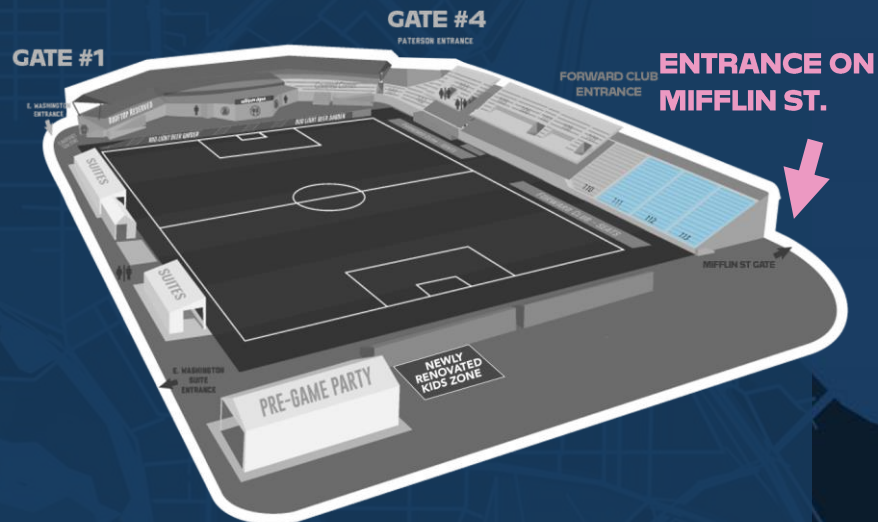

\$25 - Goal Ticket & Scarf seats in 112

[CLICK HERE TO BUY
TICKETS!](#)

Or scan the QR Code Below

SCAN ME

Tickets will be available until
August 12th

Use the Mifflin Street gate for easiest
access to your seats (see map)